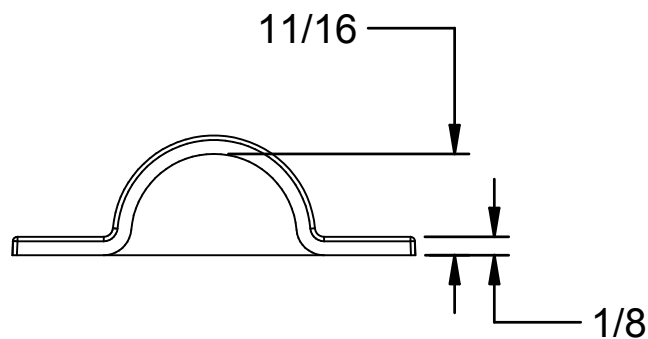

## ESSi - Clamshells

- Great for providing a seal for cable and hose openings
- Perfect for vehicles and boats
- Made of super tough, weather resistant, glass-filled nylon
- Available in white and in black