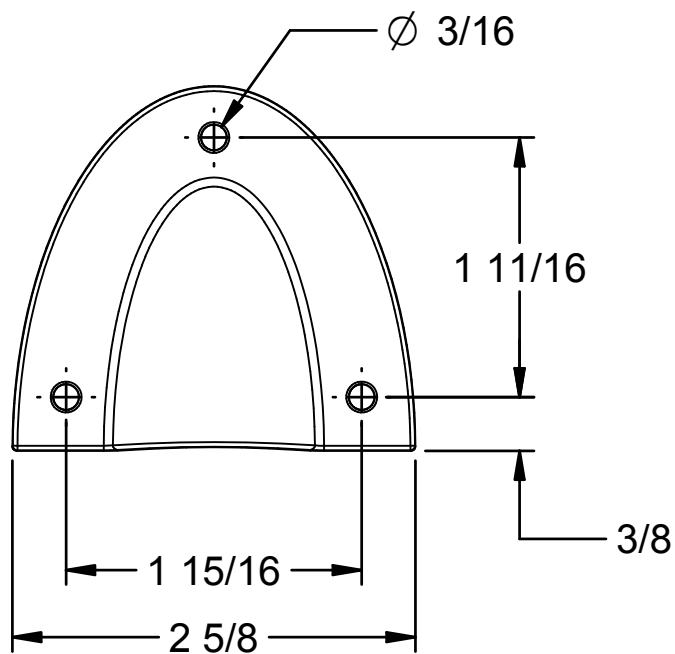

## ESSi - Clamshells

- Great for providing a seal for cable and hose openings
- Perfect for vehicles and boats
- Made of super tough, weather resistant, glass-filled nylon
- Available in white and in black