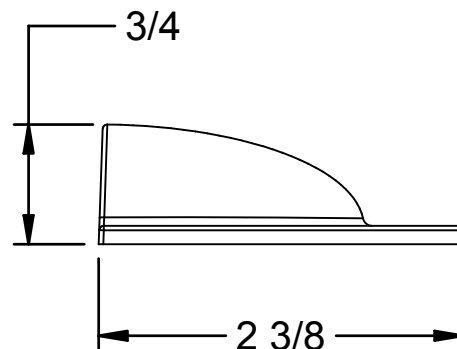

## ESSi - Clamshells

- Great for providing a seal for cable and hose openings
- Perfect for vehicles and boats
- Made of super tough, weather resistant, glass-filled nylon
- Available in white and in black