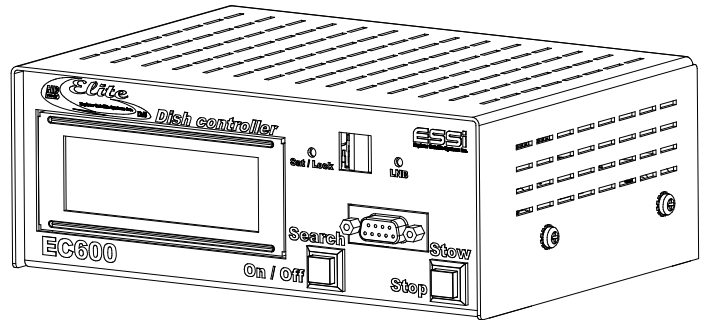

ESSi

Explorer Satellite Systems Inc.

ESSi - Elite EC600 Dish Controller

ESSi's experience and expertise has led to the next level of a truly user-friendly, one-button solution with the new Elite series controllers, introduced in July of 2009. Locating the proper satellites has never been easier. The system locks on to all required satellites simultaneously. The dish captures the signal, sends it to the receiver then to your TV, providing you with hours of crystal-clear digital high-definition programming from your favourite Service Provider.

The EC600 contains many features in a small package, (7.5W x 2.8H x 5.8D inches). It can be installed in a small cabinet. For your convenience, the EC600 is a one-button search operation and one button stow operation. The EC600 is the only dish controller that displays the parameters like the GPS latitude and longitude, elevation, skew and system azimuth value. All system information is available on the 3.25 inch LCD display.

ESSi

Explorer Satellite Systems Inc.

ESSi - Elite Identifier Dish Controller

The Elite Identifier is an add-on to the EX5000 series Dish Controller. Its size (6.5W x 1.25H x 5.5D inches) makes it easy to install. Front panel lights tell you that the system is running and when it is locked on the proper signal. Once connected to an Explorer Satellite System with a GPS antenna, the Elite Identifier and the Dish Controller system is a one-button operation search and stow.