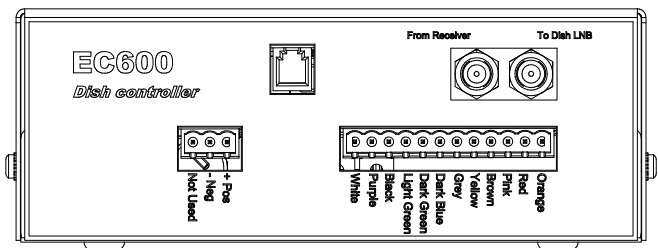

Rear View

Explorer Satellite Systems Inc., 4115 rue Lavoisier, Boisbriand, Quebec, Canada, J7H1N1
1-877-397-5677 (514)227-8425 FAX: (450)420-4376 www.explorerss.com

DOC00684-02-2009-12 Copyright ESSi 2009