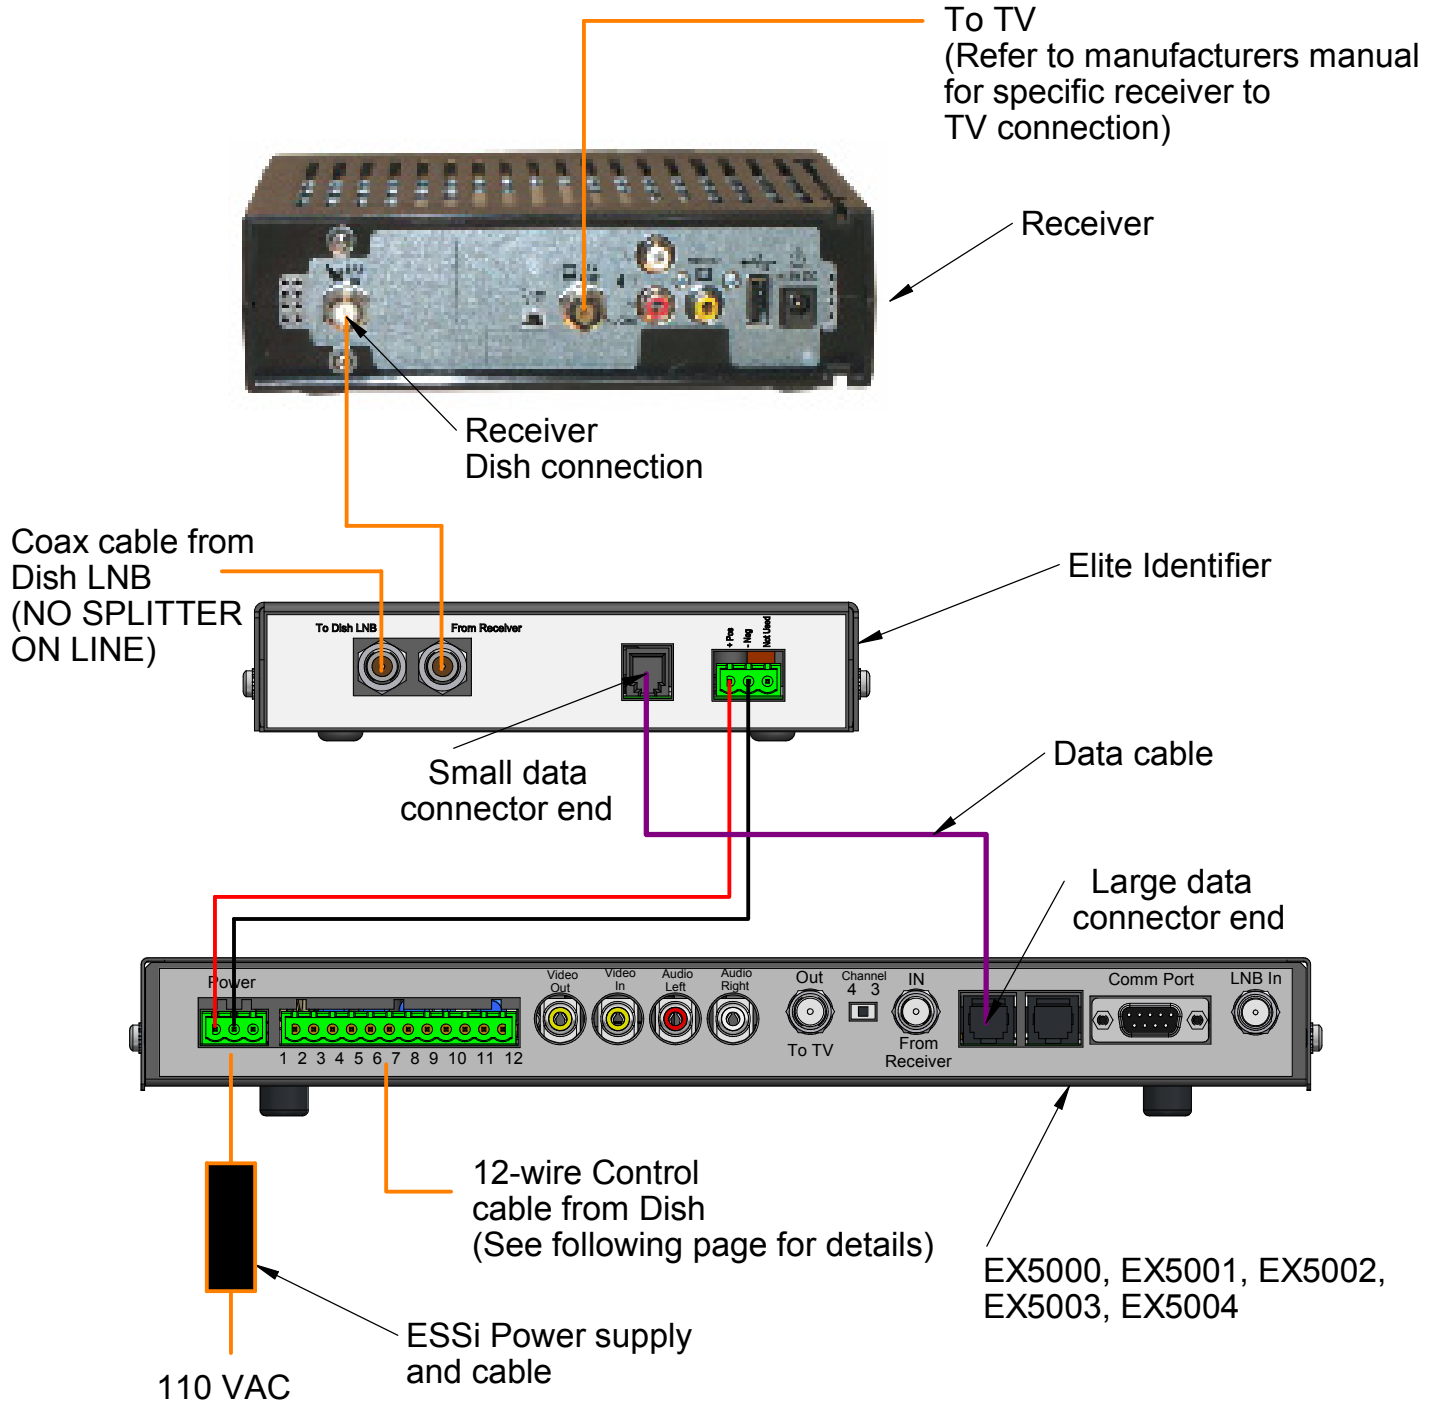

Elite Identifier to Receiver Connections

Explorer Satellite Systems Inc., 4115 rue Lavoisier, Boisbriand, Quebec, Canada, J7H1N1
1-877-397-5677 (514)227-8425 FAX: (450)420-4376 www.explorerss.com

DOC00684-02-2009-12 Copyright ESSi 2009