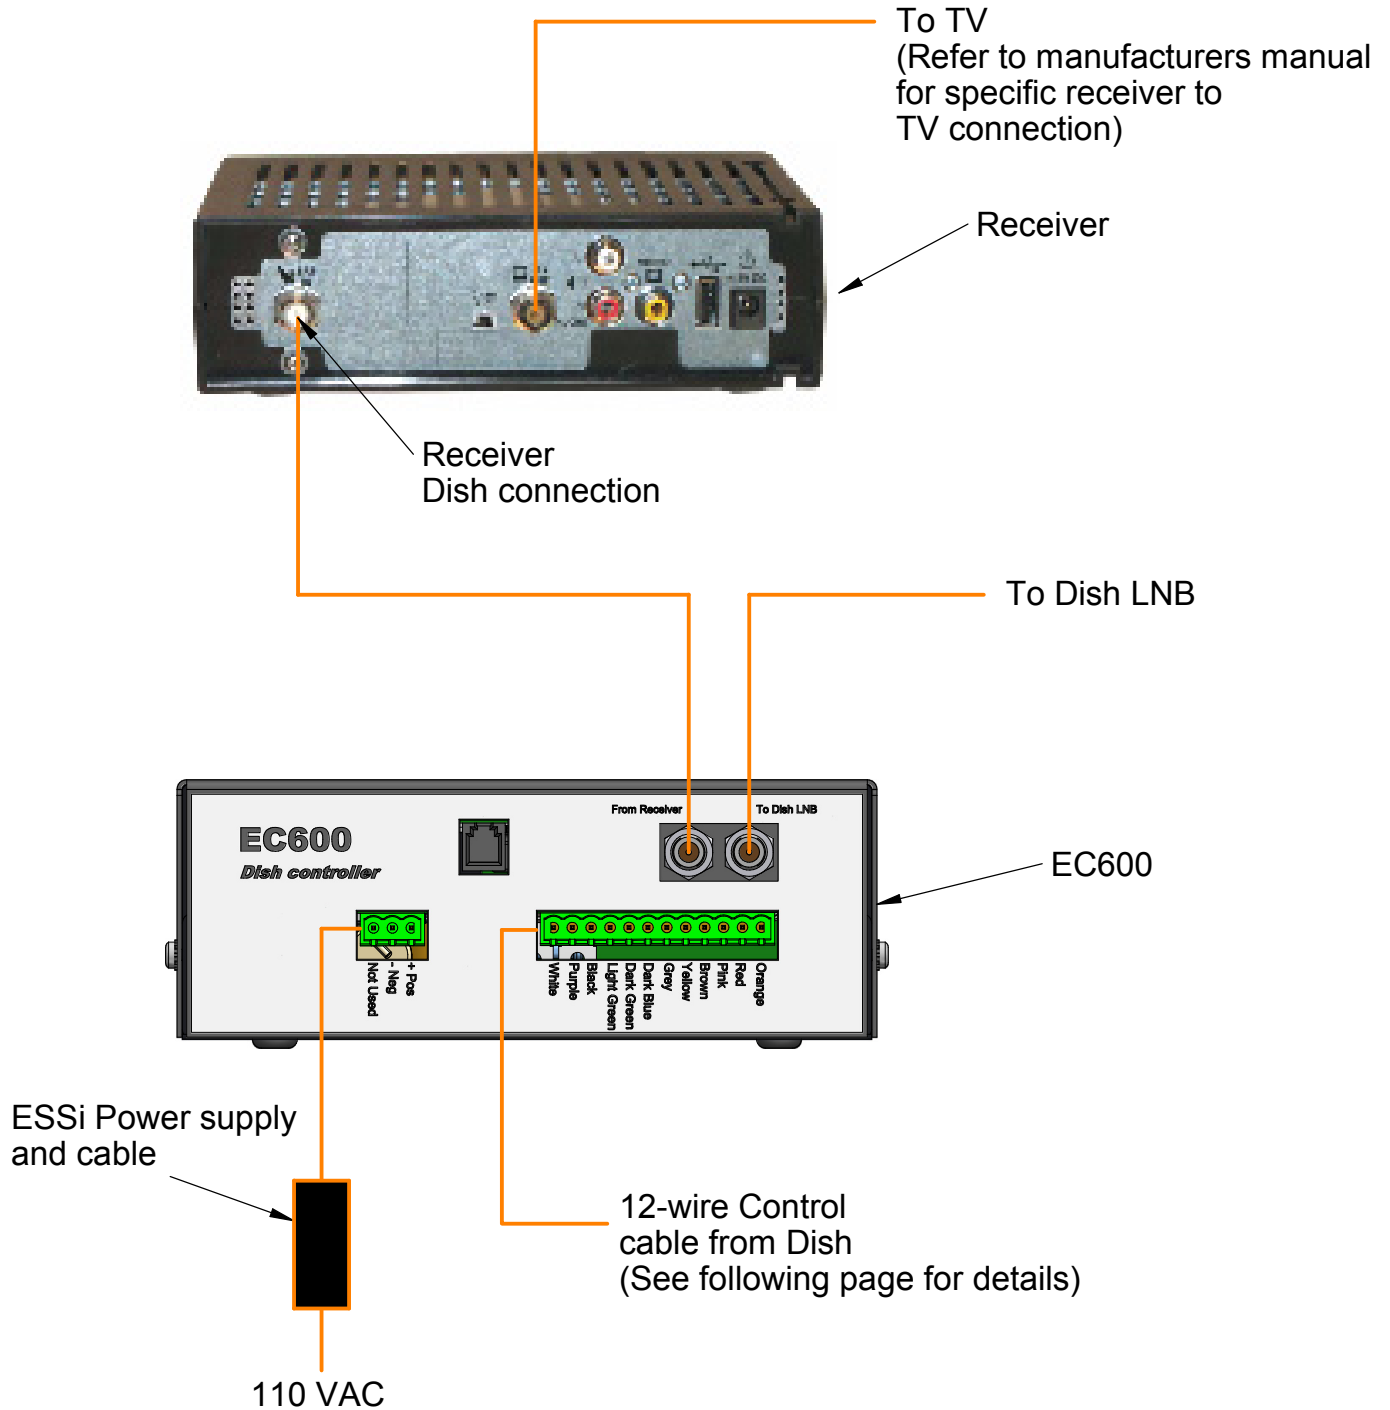

Elite EC600 to Receiver Connections

Explorer Satellite Systems Inc., 4115 rue Lavoisier, Boisbriand, Quebec, Canada, J7H1N1
1-877-397-5677 (514)227-8425 FAX: (450)420-4376 www.explorerss.com

DOC00684-02-2009-12 Copyright ESSi 2009