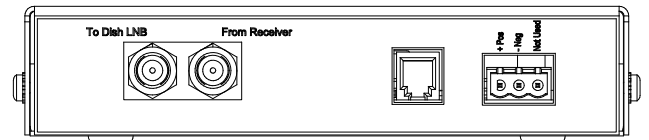

Rear View

Explorer Satellite Systems Inc., 4115 rue Lavoisier, Boisbriand, Quebec, Canada, J7H1N1
1-877-397-5677 (514)227-8425 FAX: (450)420-4376 www.explorerss.com

DOC00684-02-2009-12 Copyright ESSi 2009