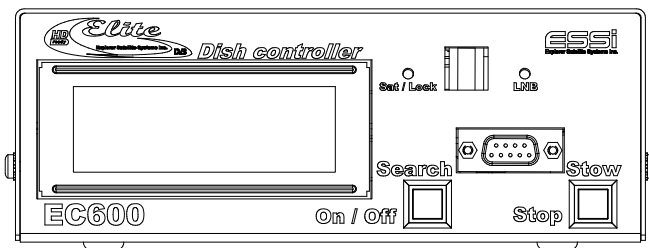

The EC600 contains many features in a small package, (7.5W x 2.8H x 5.8D inches). It can be installed in a small cabinet. For your convenience, the EC600 is a one-button search operation and one button stow operation. The EC600 is the only dish controller that displays the parameters like the GPS latitude and longitude, elevation, skew and system azimuth value. All system information is available on the 3.25 inch LCD display.

ESSi

Explorer Satellite Systems Inc.

ESSi - Elite Identifier Dish Controller

The Elite Identifier is an add-on to the EX5000 series Dish Controller. Its size (6.5W x 1.25H x 5.5D inches) makes it easy to install. Front panel lights tell you that the system is running and when it is locked on the proper signal. Once connected to an Explorer Satellite System with a GPS antenna, the Elite Identifier and the Dish Controller system is a one-button operation search and stow.