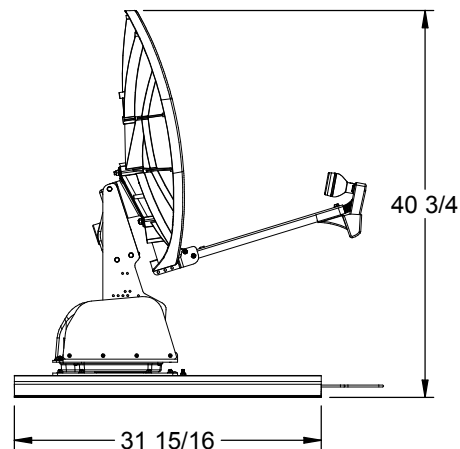

Explorer Satellite Systems Inc., 4115 rue Lavoisier, Boisbriand, Quebec, Canada, J7H1N1
1-877-397-5677 (514)227-8425 FAX: (450)420-4376 www.explorerss.com

DOC00687-02-2009-12 Copyright ESSi 2009