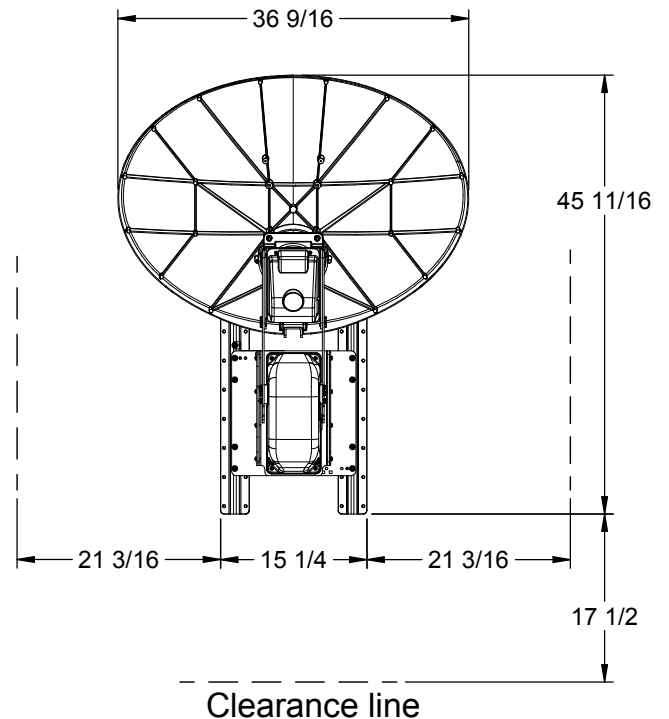

ESSi

Explorer Satellite Systems Inc.

ESSi - SD75a (75 cm elliptical dish for Shaw Direct)

The SD75a Explorer satellite system is our largest, fully automatic, one button, multiple satellite, HDTV ready RV satellite system for Shaw Direct.

Materials:

- Stainless steel
- Irridited and anodized aluminum
- Injection molded plastic parts
- Powder coat paint finish

Dish size: 75 cm
 System Height (opened): 40 3/4"
 System Height (closed): 11 3/4"
 Weight: 51 lbs.
 Shipping Weight: 61 lbs.