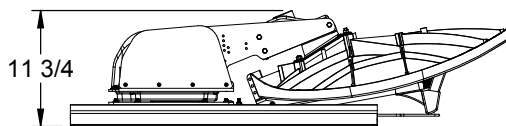

Explorer Satellite Systems Inc., 4115 rue Lavoisier, Boisbriand, Quebec, Canada, J7H1N1
1-877-397-5677 (514)227-8425 FAX: (450)420-4376 www.explorerss.com

DOC00687-02-2009-12 Copyright ESSi 2009